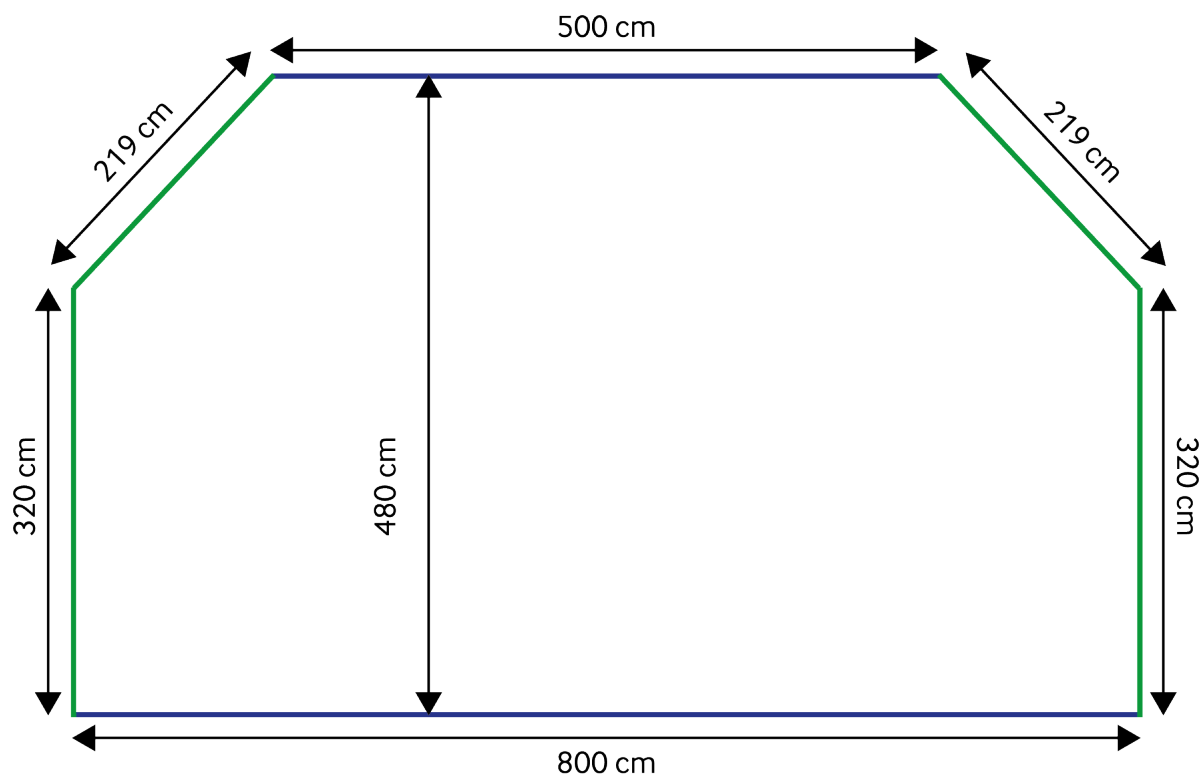

- Kederband
- Kantförstärkning med öljetter cc 25 cm